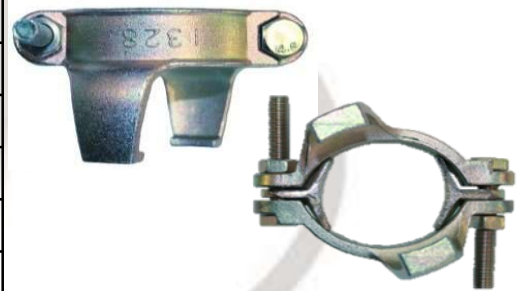

### SL CLAMPS 2 BOLT CARBON STEEL

SL22	½"	To Fit Hose 20-22
SL29	¾"	To Fit Hose 22-29
SL34	1"	To Fit Hose 27-32
SL40	1¼"	To Fit Hose 32-39
SL49	1½"	To Fit Hose 39-49
SL60	2"	To Fit Hose 48-60
SL76	2½"	To Fit Hose 60-76
SL94	3"	To Fit Hose 77-94
SL115	4"	To Fit Hose 94-115
SL400	3½"	To Fit Hose 89-101
SL463	3¾"	To Fit Hose 96-103
SL525	4¾"	To Fit Hose 103-125
SL550	5"	To Fit Hose 114-128
SL600	5½"	To Fit Hose 130-144
SL675	6½"	To Fit Hose 151-165
SL769	7½"	To Fit Hose 165-192
SL818	8"	To Fit Hose 192-208
SL875	9"	To Fit Hose 210-225
SL988	10"	To Fit Hose 227-239
SL1125	11"	To Fit Hose 252-289
SL1275	12"	To Fit Hose 300-336

### SK CAST CLAMPS 2 BOLT CARBON STEEL

SK29	½"	To Fit Hose 22-29
SK34	¾"	To Fit Hose 27-32
SK40	1"	To Fit Hose 32-39
SK49	1¼"	To Fit Hose 39-49
SK60	1½"	To Fit Hose 48-60
SK76	2"	To Fit Hose 60-76

### HEAVY DUTY STEAM CLAMPS CAST IRON

HDC020	1"	2 Bolt
HDC025	1"	4 Bolt
HDC050	2"	4 Bolt

### HEAVY DUTY RT CLAMP 2 BOLT CAST TYPE

RT5009	⅜"	Hose Clamp <b>without Lug</b>
RT5001	½"	Hose Clamp <b>without Lug</b>
RT5002	¾"	Hose Clamp <b>without Lug</b>
RT5003	1"	Hose Clamp <b>without Lug</b>
RT5006	1"	Hose Clamp <b>with Lug</b>
RT5007	1¼"	Hose Clamp <b>with Lug</b>
RT5005	1½"	Hose Clamp <b>with Lug</b>
RT5004	2"	Hose Clamp <b>with Lug</b>
RT5008	3"	3 Piece Hose Clamp <b>with Lug</b>